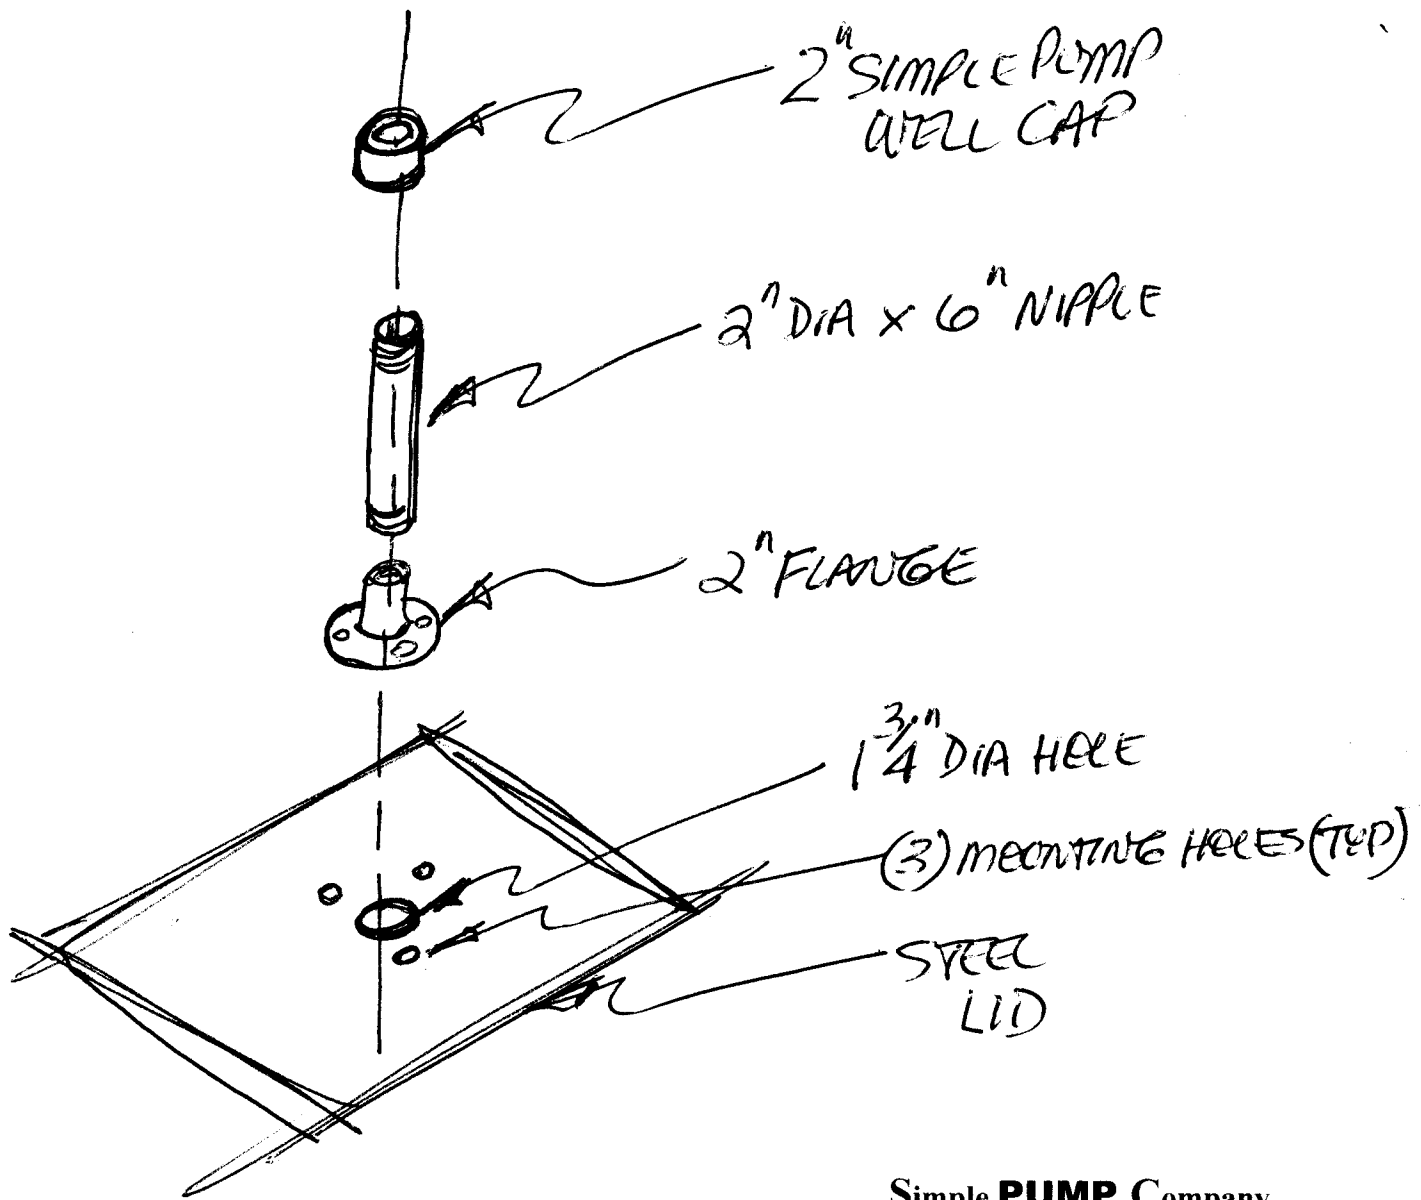

# SIMPLE PUMP INSTALLED THROUGH STEEL PLATE w/ FLANGE

Simple **PUMP** Company  
1140 Amarillo Drive  
Gardnerville, NV 89460  
1-877-492-8711 (toll free)

CONCEPT DRAWING

2/3/09 GPW NO SCALE

**SIMPLE  
PUMP**<sup>TM</sup>