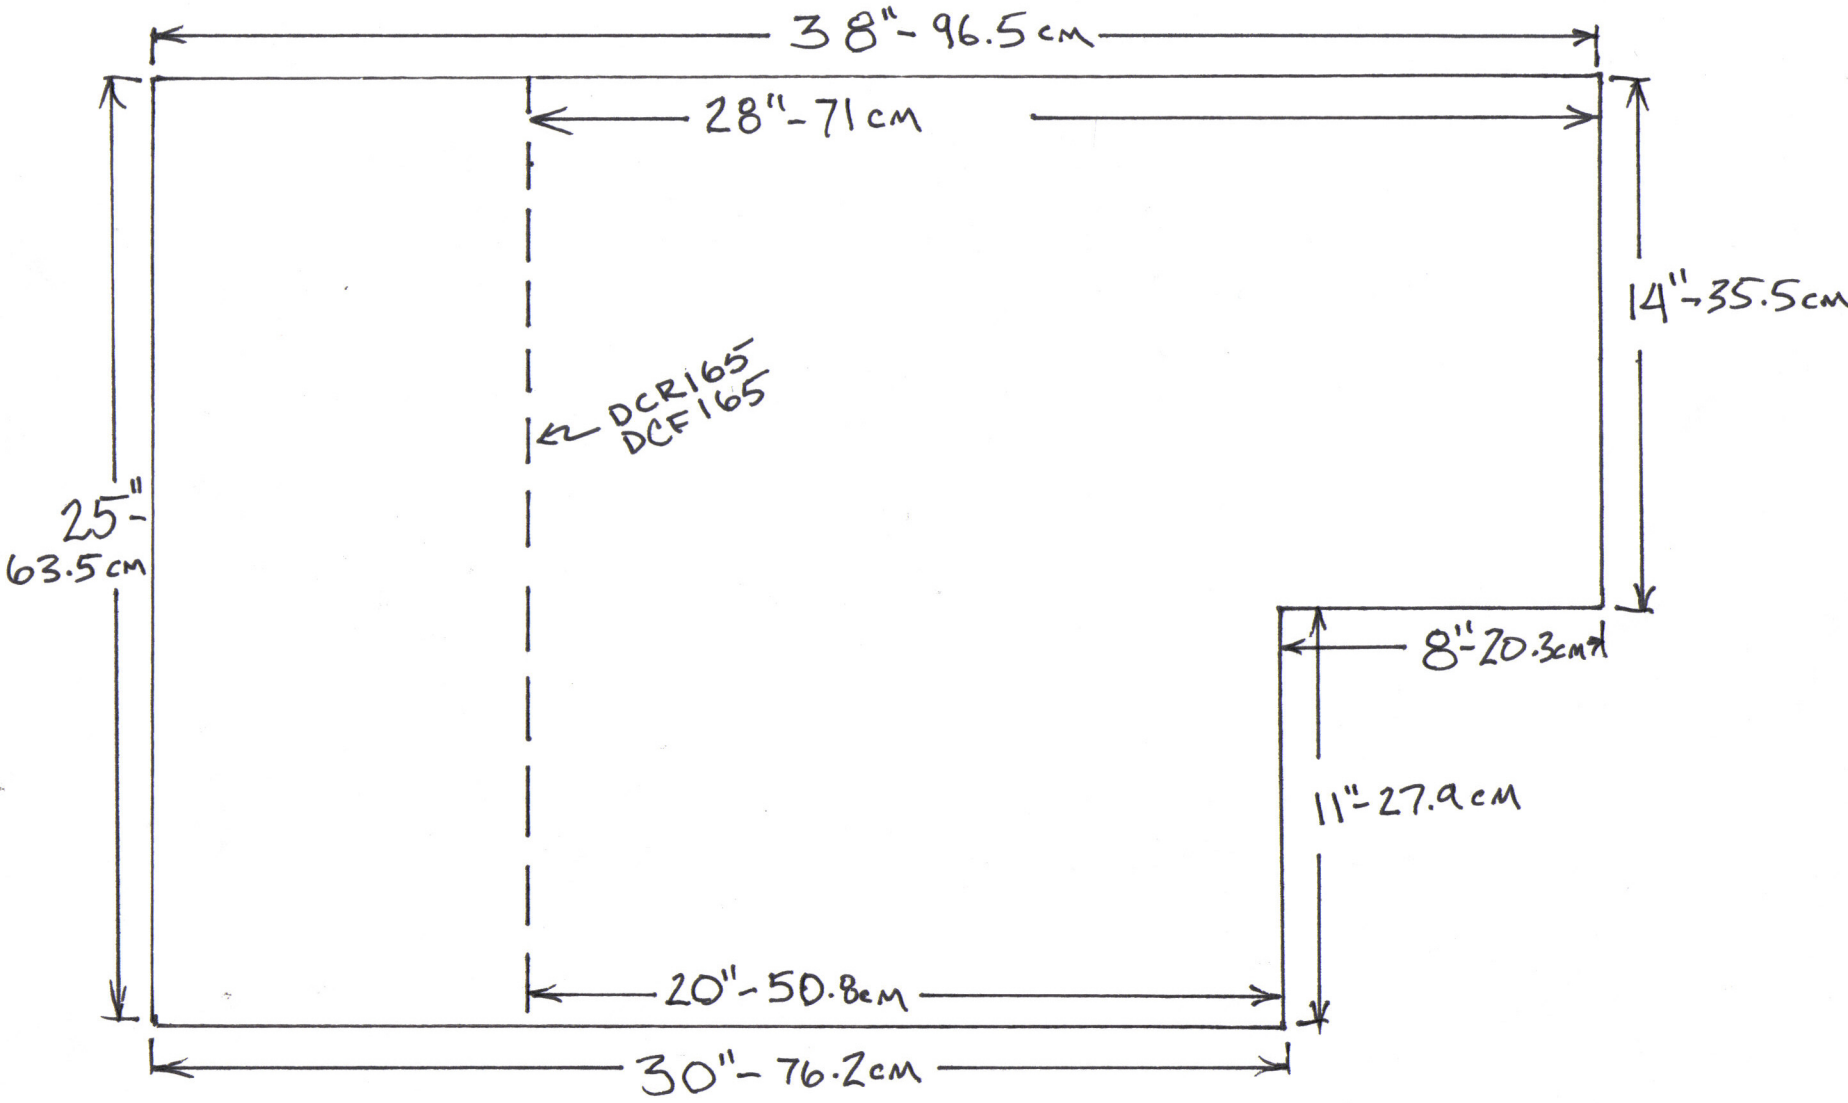

SUN DANZER  
DCR225  
DCF225  
INSIDE DIMENSIONS

SIDE VIEW  
16" - 40.6 cm WIDE